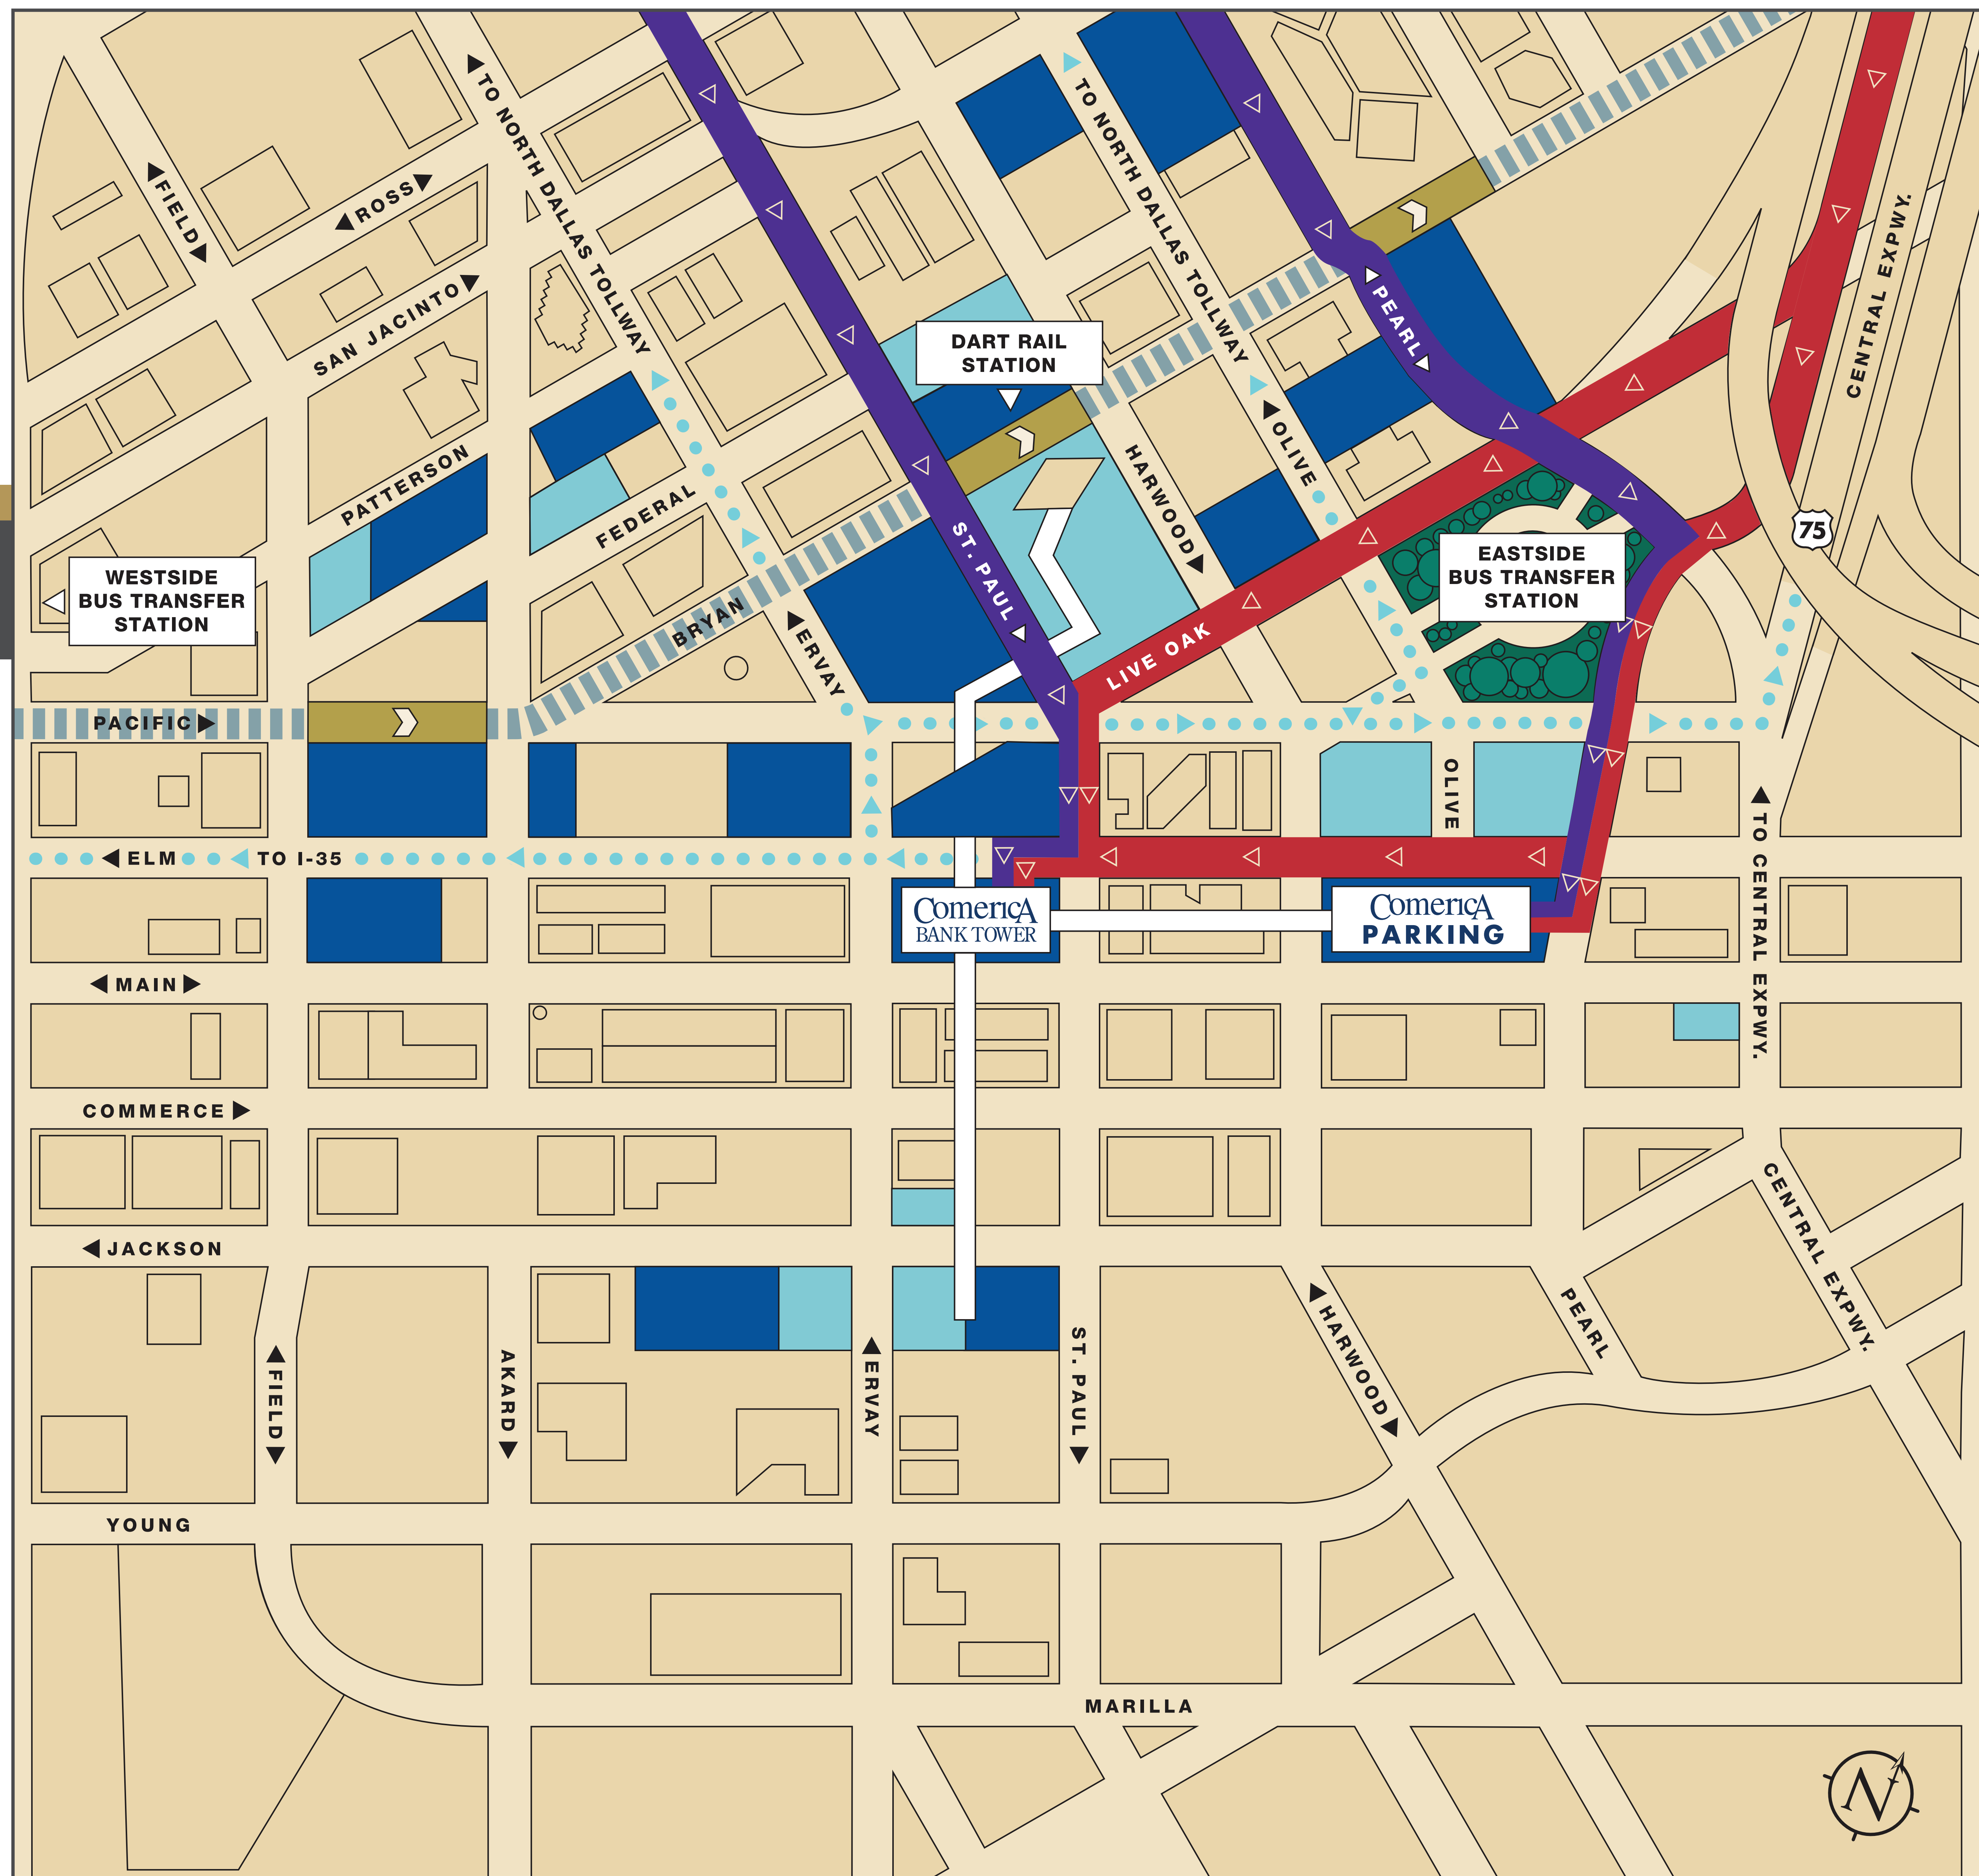

Comerica BANK TOWER

ACCESS/PARKING

- GARAGE PARKING
- SURFACE PARKING
- FROM DALLAS NORTH TOLLWAY
- FROM CENTRAL EXPRESSWAY
- EGRESS
- DART RAIL AND STATION