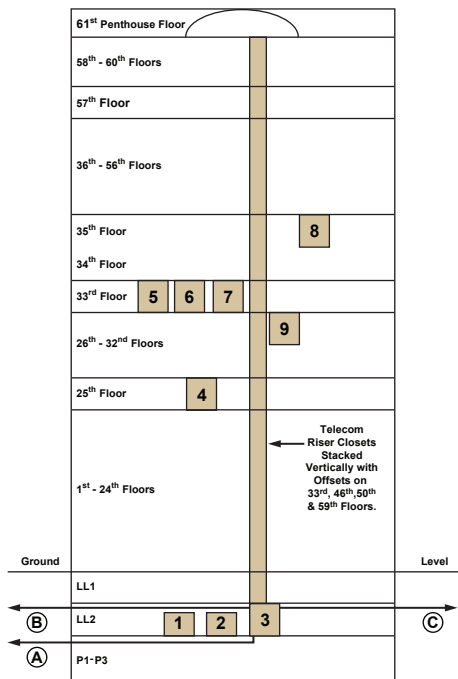

- Dual Power Grids
- Dual Power Substations
- Primary Electrical Service: 13,200 volts, 3 phase 6-2,000 Amp transformers
- Emergency Generator for Lights & Safety: 1,650 KW, Diesel Engine

ROOFTOP:

- Coverage Area 360 Degrees
- Ample of Rooftop Space
- Antenna & Satellite Dish Space
- Easy Access to Roof & Riser Space

HVAC:

- 4,200 ton Chilled Water System
- 4 - Water Cooled Chillers

SECURITY:

- On-site Security
- Controlled Access 24 x 7
- 72 Remote Security Cameras with DVR

POWER SERVICES:

- Power Company: TXU Energy

TELECOM PROVIDERS

AboveNet	877-479-7378
Airband.	469-791-0118
AT&T (SWBT)	800-750-2355
AT&T (TCG)	800-222-0400
Cogent	877-726-4368
Cypress	888-205-6912
Level 3	877-253-8353
Nextlink	800-549-1140

Reliance Globalcom	877-740-6600
Time Warner Telecom	972-455-7819
Verizon (MCI)	800-967-5326

CABLE TELEVISION PROVIDER:

Time Warner	800-266-2278

This does not represent an endorsement of these companies or their products by Comerica Bank Tower and is subject to change without notice.

TELECOM EQUIPMENT SPACE

1. Shared Telecom Room: Cogent Fiber Cable & Equipment
2. Level 3 Fiber Cable & Equipment Room
3. Main Telecom Room: Cogent, Comcast, AT&T (SWBT), Time Warner Telecom & Reliance Globalcom Coax, Copper & Fiber Cable & Equipment
4. Verizon (MCI) Fiber Cable & Equipment Room
5. Cypress Switch Room
6. Shared Telecom Room: Cat5 & Fiber Distribution System & Reliance Globalcom Fiber Cable and Equipment Cabinet
7. Shared Telecom Room: Cat5 & Fiber Distribution System
8. Shared Telecom Room: Fixed Wireless Distribution System
9. Time Warner Telecom Fiber Mux

TELECOM ENTRANCE CONDUITS

- A. Main Entrance Conduits North to Elm Street: AT&T (SWBT) (Copper & Fiber Cables), Comcast (Coax Cables), Reliance Globalcom (Fiber Cable), Time Warner Telecom Fiber with Diverse Paths
- B. Secondary Entrance Conduits North to Elm Street: TXU IT (Fiber Cable), Cogent (Fiber Cable), Time Warner Telecom Fiber with Diverse Paths
- C. Secondary Entrance Conduits East to St. Paul Street: Time Warner Telecom (Fiber Cables)

For More Information Contact
Telecom Services Group

Tom Murphy | Retcom | 972-258-9646 | tom.murphy@trottgroup.com